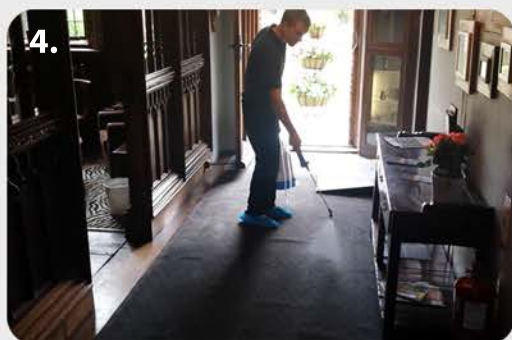

4.

Spray Treatment - Self neutralising treatment to break down soil and encapsulate.