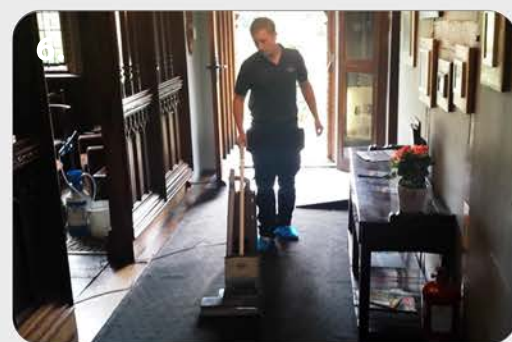

Remove soil - Soil deeper into fibres that has crystallised, will be vacuumed away 16-24 hours after cleaning.

● Residential, Commercial & Tenants ● Stain & Soil Resisting Protection ● Leather Cleaning – Rug Cleaning ● All services, guaranteed and fully insured